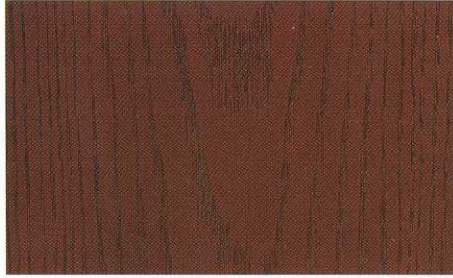

Stain Colors

Contact: Lumber Yard Supply Co.
 Great Falls, Montana - 1 (406) 453-0356
 Billings, Montana - 1 (406) 245-2022

**Classic-Craft®
 Rustic Collection™**

**Classic-Craft® Oak Collection™ and
 Fiber-Classic®**

**Classic-Craft®
 Mahogany Collection™**

Mahogany Stain

Mahogany Stain

Mahogany Stain

Walnut Stain

Walnut Stain

Walnut Stain

Cherry Stain

Cherry Stain

Cherry Stain

Medium Oak Stain

Medium Oak Stain

Medium Oak Stain

English Walnut Stain*

English Walnut Stain*

English Walnut Stain*