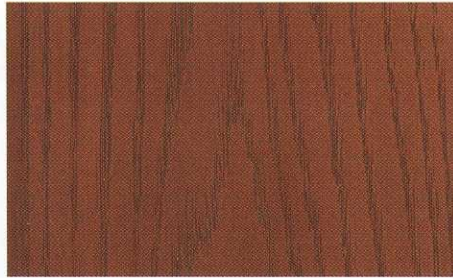

Stain Colors

Contact: Lumber Yard Supply Co.
 Great Falls, Montana - 1 (406) 453-0356
 Billings, Montana - 1 (406) 245-2022

**Classic-Craft®
 Rustic Collection™**

**Classic-Craft® Oak Collection™ and
 Fiber-Classic®**

**Classic-Craft®
 Mahogany Collection™**

Mahogany Stain

Mahogany Stain

Mahogany Stain

Walnut Stain

Walnut Stain

Walnut Stain

Cherry Stain

Cherry Stain

Cherry Stain

Medium Oak Stain

Medium Oak Stain

Medium Oak Stain

English Walnut Stain*

English Walnut Stain*

English Walnut Stain*